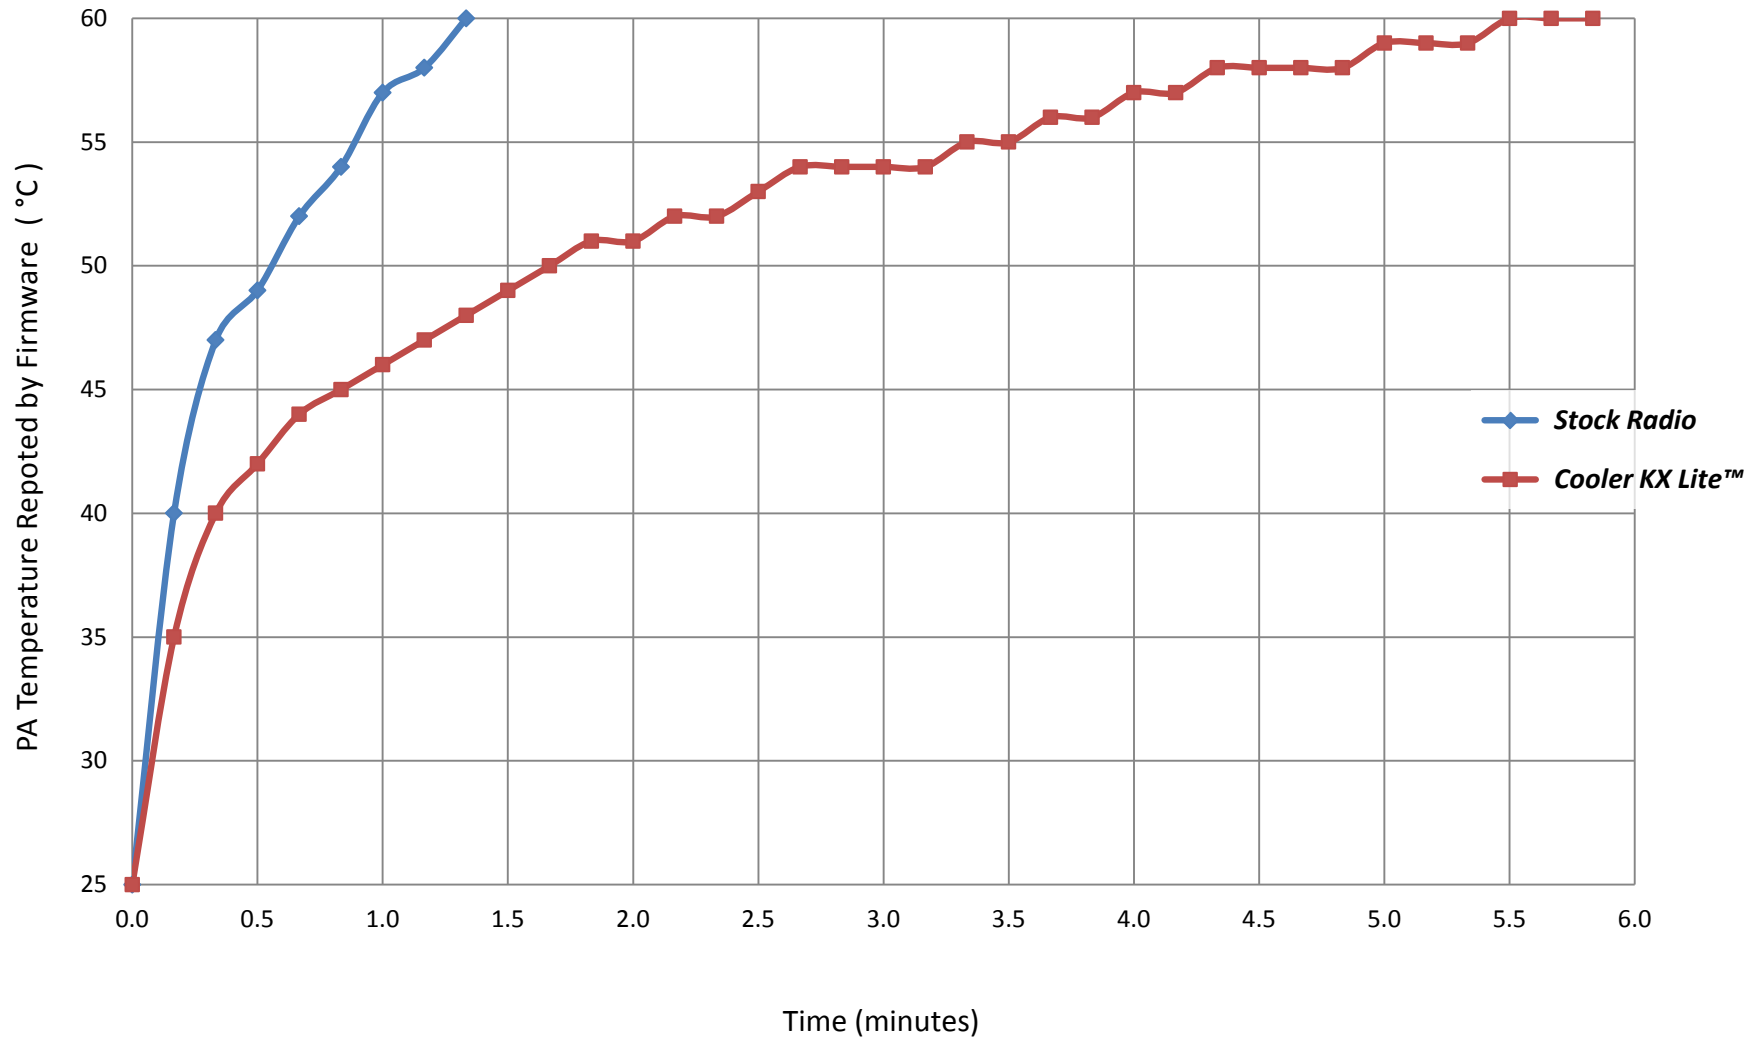

Cooler KX Lite™ – 12 Watt Continuous Key Down Test Results

Evaluation performed by G4GOC, at 25° C on 15 meters, until firmware automatically reduced power to 5 Watts.