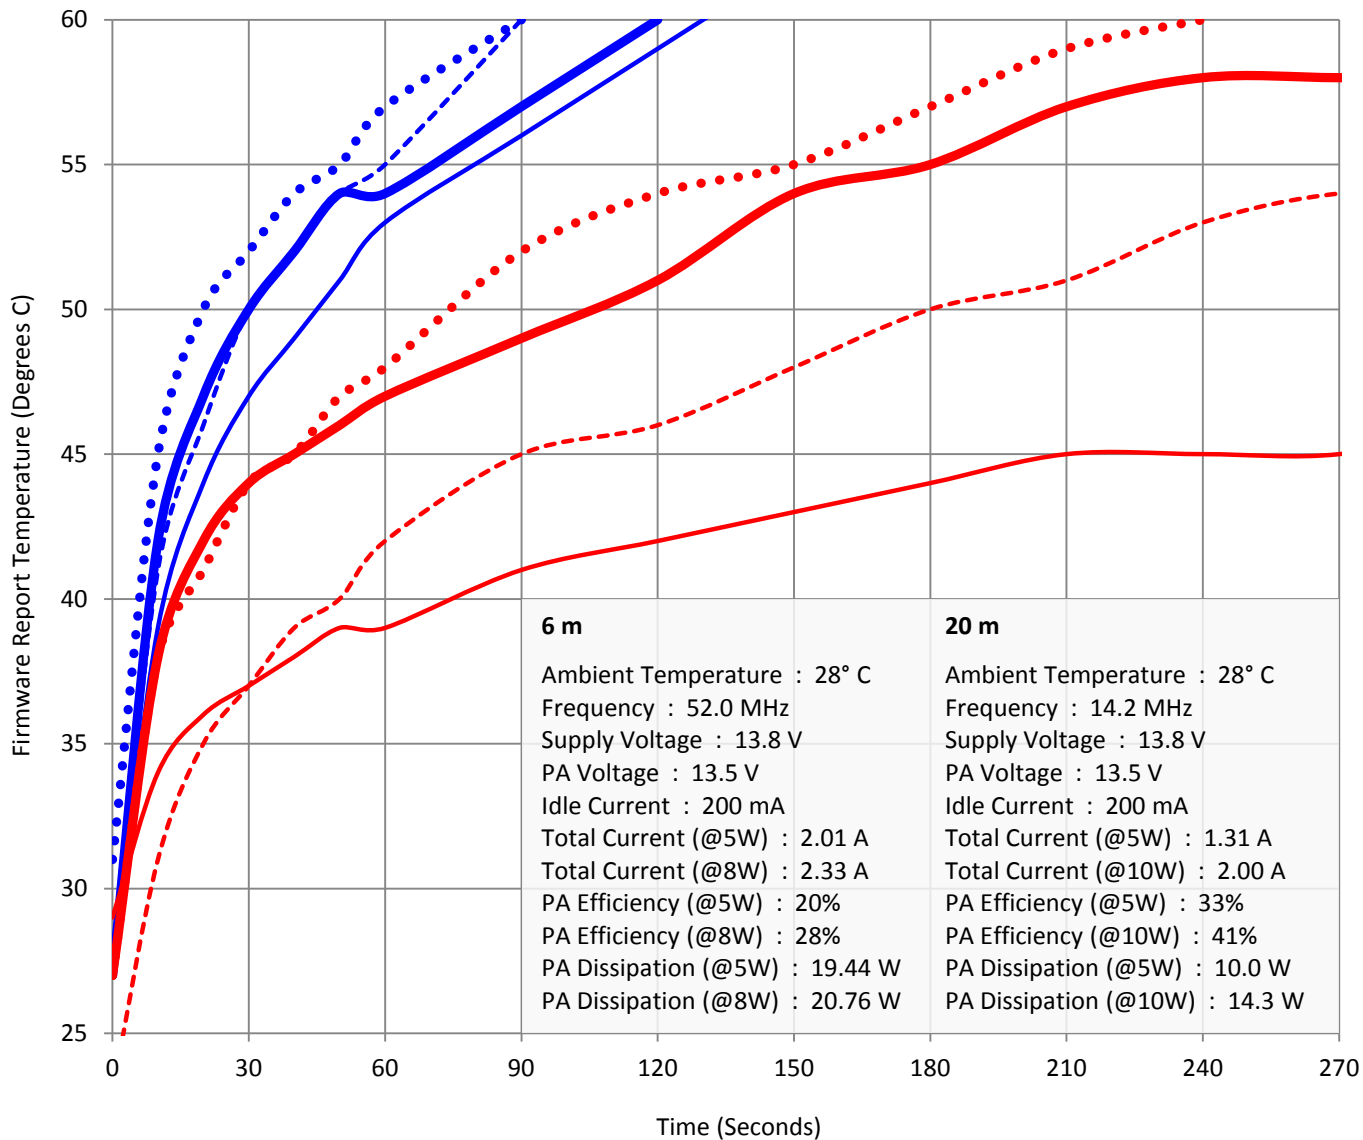

Cooler KX Lite™ Key Down Performance – Measurements & Analysis by Adrian Ryan (5B4AIY)

Legend Summary

Color :

- o Blue = 6 meters
- o Red = 20 meters

Line Weight :

- o Thin = 5 Watts
- o Heavy = 8 or 10 Watts

Line Style :

- o Broken = factory
- o Solid = Cooler KX Lite™

- 6m 8W Stock
- - - - 6m 5W Stock
- 6m 8W Cooler KX Lite™
- 6m 5W Cooler KX Lite™
- 20m 10W Stock
- 20m 10W Cooler KX Lite™
- - - - 20m 5W Stock
- 20m 5W Cooler KX Lite™